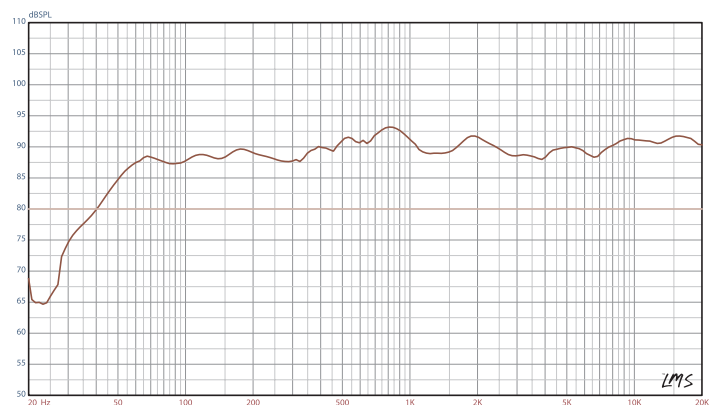

Frequency Response Graph:

*Warranted for 5 (five) years from date of purchase to be free from defects and workmanship. For more information see your RBH dealer.

RBH Sound

Layton, Utah • USA
(800) 543-2205 • www.rbhsound.com

It is the policy of RBH to constantly incorporate improvements into products; all specifications are subject to change without notice.
Copyright © 2006, RBH Sound. All rights reserved.