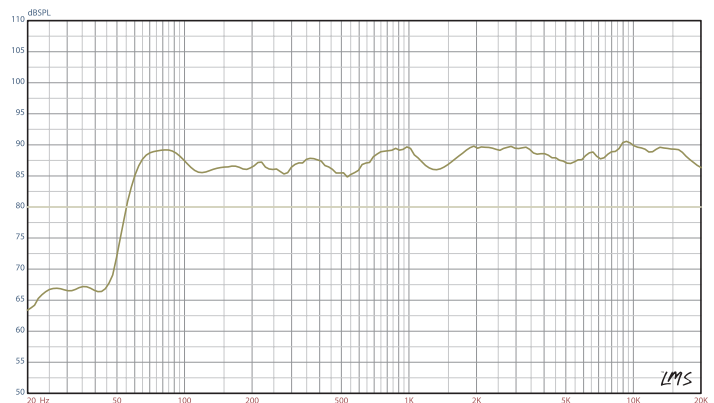

Frequency Response Graph:

*Warranted for 5 (five) years from date of purchase to be free from defects and workmanship. For more information see your RBH dealer.

RBH Sound

Layton, Utah • USA
(800) 543-2205 • www.rbhsound.com