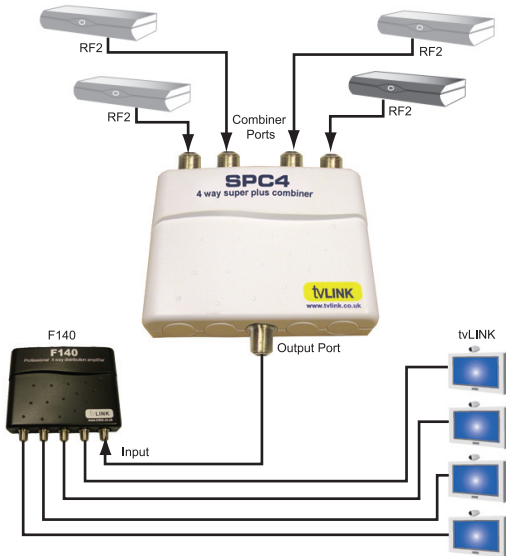

# The New Generation Combiner

\* Combines RF2 outputs from any four Sky® set-top boxes including

- ✓ Digibox
- ✓ Sky HD
- ✓ Sky+

\* Fully Compatible with tvLINK® In home distribution products

Typical Installation

Within your existing tvLINK® distribution system, the **NEW Super Plus Combiner SPC4**, enables you to view & control any four connected Sky® STB's from any location.