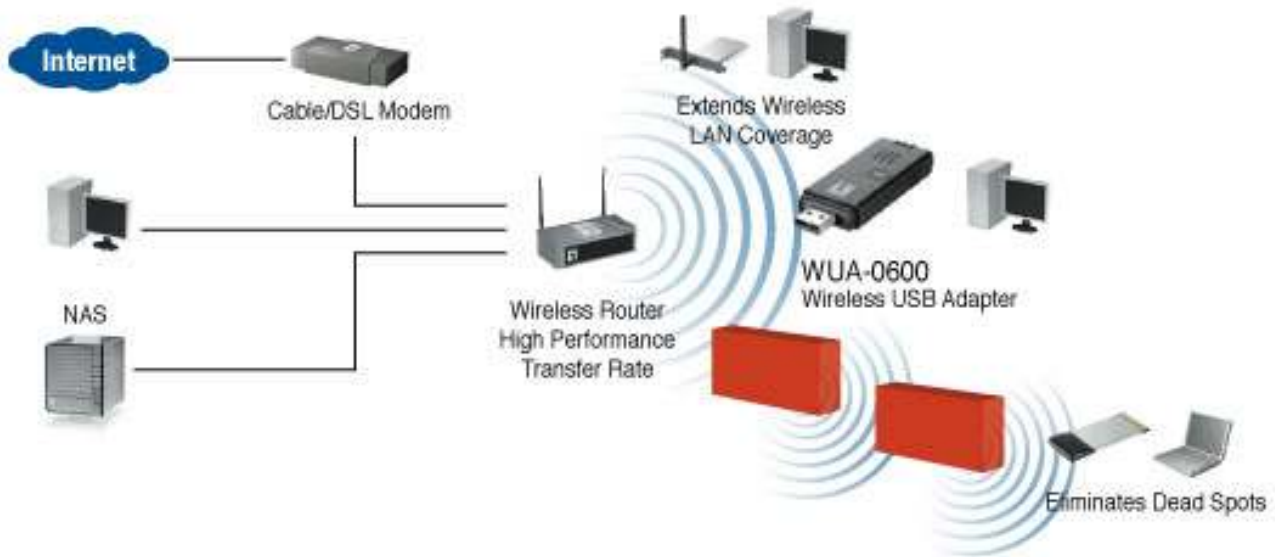

Product Diagram

Order Information

WUA-0600: N_Max Wireless USB Adapter

Package Contents:

- WUA-0600 Wireless USB Adapter
- Cat.5 Cable
- Quick Installation Guide
- CD Manual