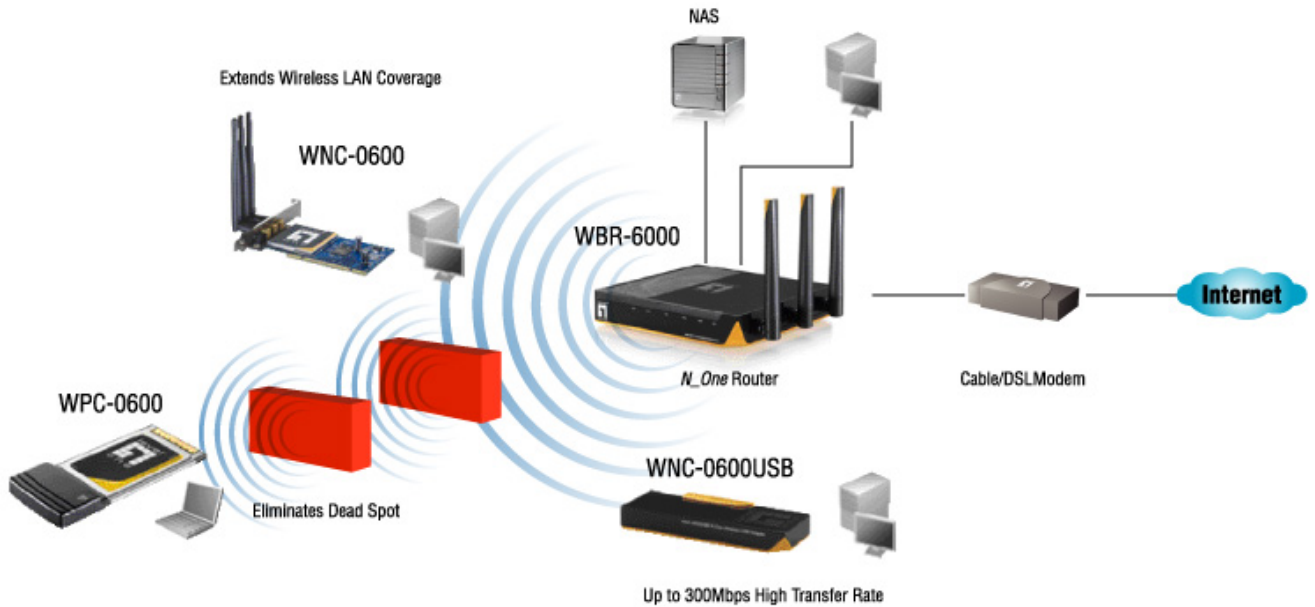

Product Diagram

Order Information

WBR-6000: N_One Wireless Broadband Router

For maximum wireless network performance, choose among these LevelOne N_One Wireless Network Adapter:

WNC-0600: N_One Wireless PCI Card

WNC-0600USB: N_One Wireless USB Adapter

WPC-0600: N_One Wireless CardBus Adapter

For more information, please contact your LevelOne representative, or visit www.level1.com
All technical specifications are subject to change without notice.
All mentioned brand names are registered trademarks and property of their owners

www.level1.com